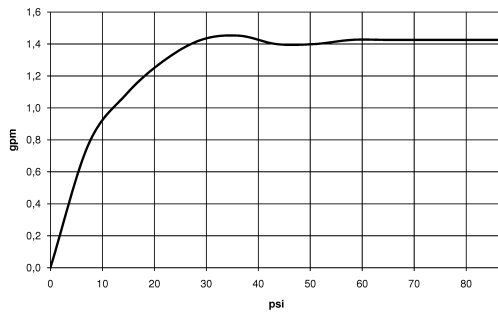

# SYNC Single-lever mixer Pull-down with spray function - Brushed Dark Platinum

SYNC

33 875 895

mm [inches]

## Flow rate chart