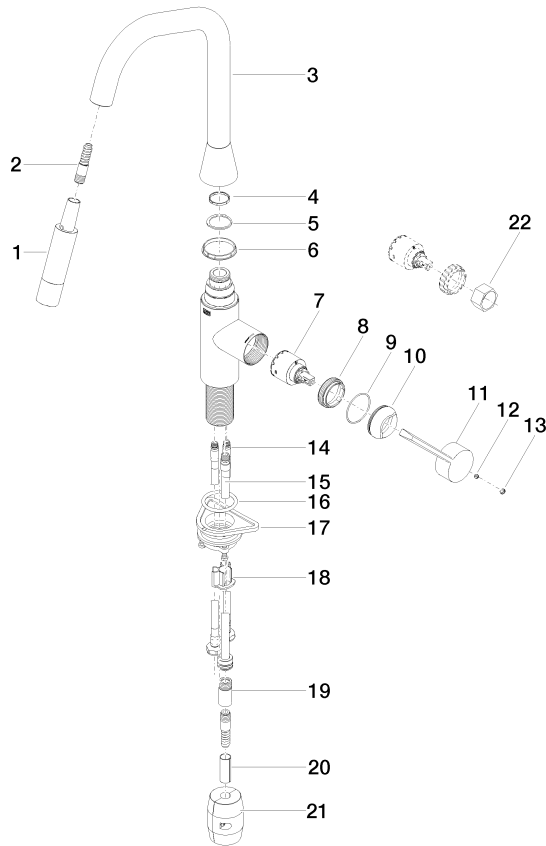

**SYNC Single-lever mixer Pull-down with spray function - Brushed Dark Platinum**

SYNC

33 875 895

- 240mm projection
- pivotable spout 360°
- Optional swivel limiter available with swivel limiter set 12 821 970 90
- laminar and spray flow
- height of mixer 420 mm
- height up to laminar flow regulator 240 mm
- hole diameter 35 mm
- 2 x pressure hose with 3/8" cap nut
- 1800 mm metal shower hose
- sprayface with anti-scaling system
- max. flow 5.7 l/min at 3 bar flow pressure
- lead-free
- This product can help a building meet the requirements of Green Building Rating Systems, e.g. LEED®, BREEAM®, DGNB

# SYNC Single-lever mixer Pull-down with spray function - Brushed Dark Platinum

SYNC

33 875 895

mm [inches]

SYNC

33 875 895

Certificates

---

IAPMO\_4976 (5). IAPMO\_N-4976 (2). IAPMO\_6397 (1).

33 875 895

SYNC Single-lever mixer Pull-down with spray function - Brushed Dark  
Platinum

SYNC

33 875 895

Spare parts list

No.	Item Number	Name	Quantity used	Delivery time
1	90 12 11 148 00-99	shower	1	30
2	04 30 02 120 00-85	hose	1	30
3	90 28 22 301 00-99	spout	1	30
4	09 28 10 160 90	ring	1	2
5	09 28 10 162 90	ring	1	2
6	09 28 10 161 90	ring	1	2
7	90 15 05 064 00 90	cartridge	1	2
8	09 23 10 072 90	nut	1	60
9	09 14 10 190 90	seal	1	2
10	09 28 30 030-99	cover	1	30
11	09 20 89 020-99	handle	1	30
12	90 31 11 063 00 90	pin	1	2
13	90 31 20 087 00-99	plug	1	30
14	04 30 04 103 00 90	hose	2	2
15	04 28 20 067 00 90	pipe	1	2
16	09 14 10 036 90	seal	1	2
17	04 30 11 040 00 90	fixing set	1	2
18	09 20 93 056 90	insert	1	2
19	90 24 03 253 01 90	adaptor	1	2
20	09 30 03 038 90	hose	1	2
21	04 21 50 010 00 90	accessories	1	2
22	90 30 09 031 00 90	key	1	2