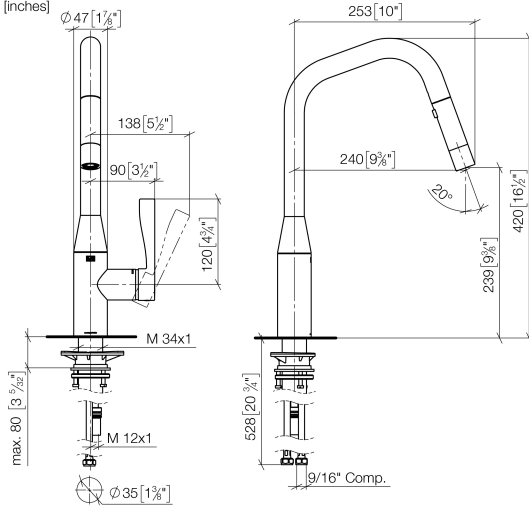

**SYNC Single-lever mixer Pull-down with spray function - Brushed Dark Platinum**

SYNC

33 875 895

- 240mm projection
- pivotable spout 360°
- Optional swivel limiter available with swivel limiter set 12 821 970 90
- laminar and spray flow
- height of mixer 420 mm
- height up to laminar flow regulator 240 mm
- hole diameter 35 mm
- 2 x pressure hose with 3/8" cap nut
- 1800 mm metal shower hose
- sprayface with anti-scaling system
- max. flow 5.7 l/min at 3 bar flow pressure
- lead-free
- This product can help a building meet the requirements of Green Building Rating Systems, e.g. LEED®, BREEAM®, DGNB

# SYNC Single-lever mixer Pull-down with spray function - Brushed Dark Platinum

SYNC

33 875 895

mm [inches]

## Flow rate chart

33 875 895

Spare parts list

No.	Item Number	Name	Quantity used	Delivery time
1	90 12 11 148 00-99	shower	1	30
2	04 30 02 120 00-85	hose	1	30
3	90 28 22 301 00-99	spout	1	30
4	09 28 10 160 90	ring	1	2
5	09 28 10 162 90	ring	1	2
6	09 28 10 161 90	ring	1	2
7	90 15 05 064 00 90	cartridge	1	2
8	09 23 10 072 90	nut	1	60
9	09 14 10 190 90	seal	1	2
10	09 28 30 030-99	cover	1	30
11	09 20 89 020-99	handle	1	30
12	90 31 11 063 00 90	pin	1	2
13	90 31 20 087 00-99	plug	1	30
14	04 30 04 103 00 90	hose	2	2
15	04 28 20 067 00 90	pipe	1	2
16	09 14 10 036 90	seal	1	2
17	04 30 11 040 00 90	fixing set	1	2
18	09 20 93 056 90	insert	1	2
19	90 24 03 253 01 90	adaptor	1	2
20	09 30 03 038 90	hose	1	2
21	04 21 50 010 00 90	accessories	1	2
22	90 30 09 031 00 90	key	1	2